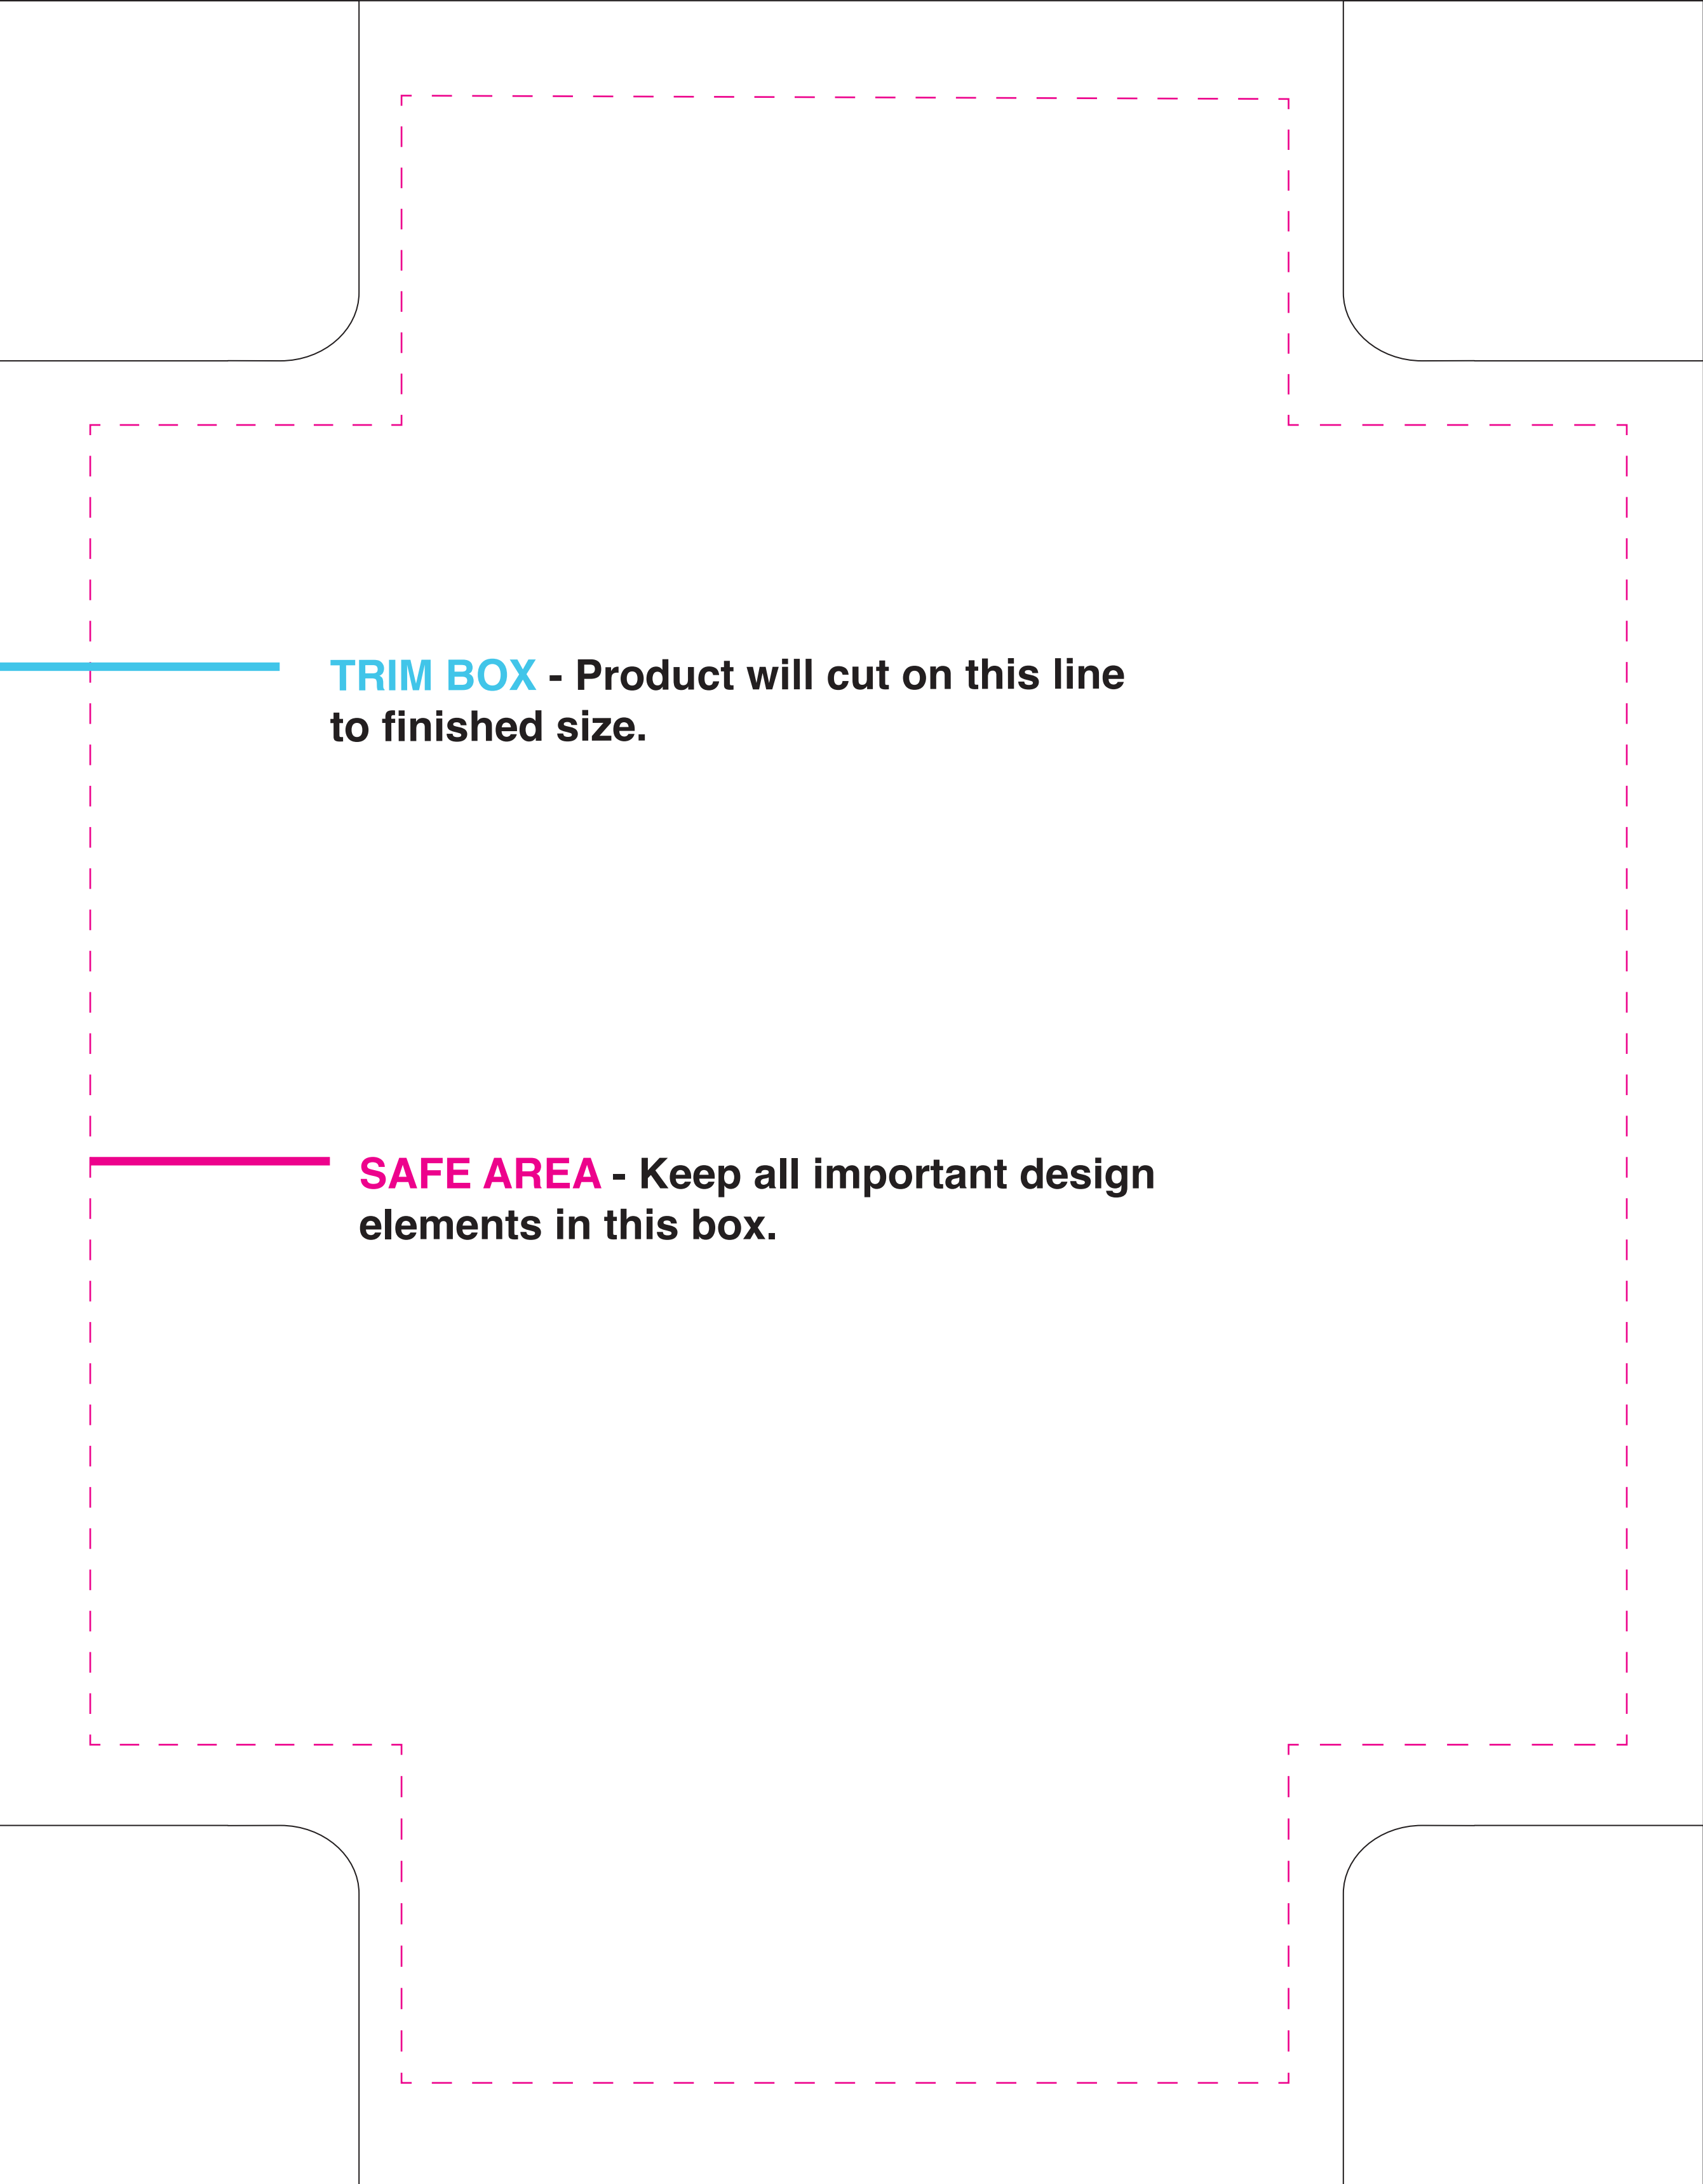

# 15" Small Backpack Template

**TRIM BOX** - Product will cut on this line to finished size.

**SAFE AREA** - Keep all important design elements in this box.

DON'T FORGET to remove all template elements before submitting files.  
Make sure create an outline all the font and embed all elements.